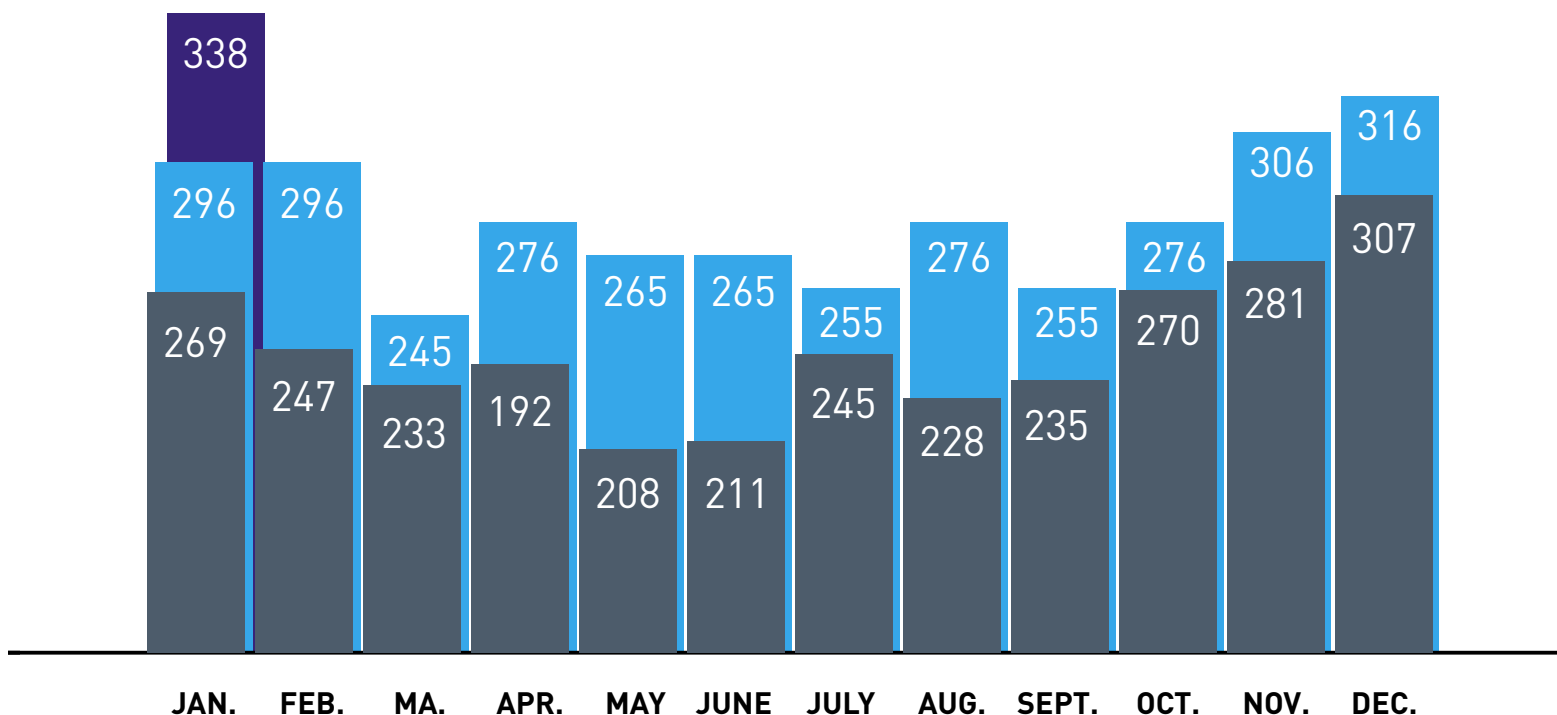

KANAAL Z – CANAL Z IN THE SMALL AUDIMETRY

Daily reach in 000

2011 2012 2013

- Each day, 338,000 Belgians watch Kanaal Z or Canal Z.
- In one week, Kanaal Z or Canal Z reach more than 1,5 million Belgians.
- 35.6 % of the Belgians have watched Kanaal Z or Canal Z after one month.

Source SMALL AUDIMETRY Survey 2011-2012-2013 – audience 1 minute in 000. on total universe 4+
(10 104 000 p. 2011 & 10 208 000 p. in 2012 & 10 253 000 p in 2013)