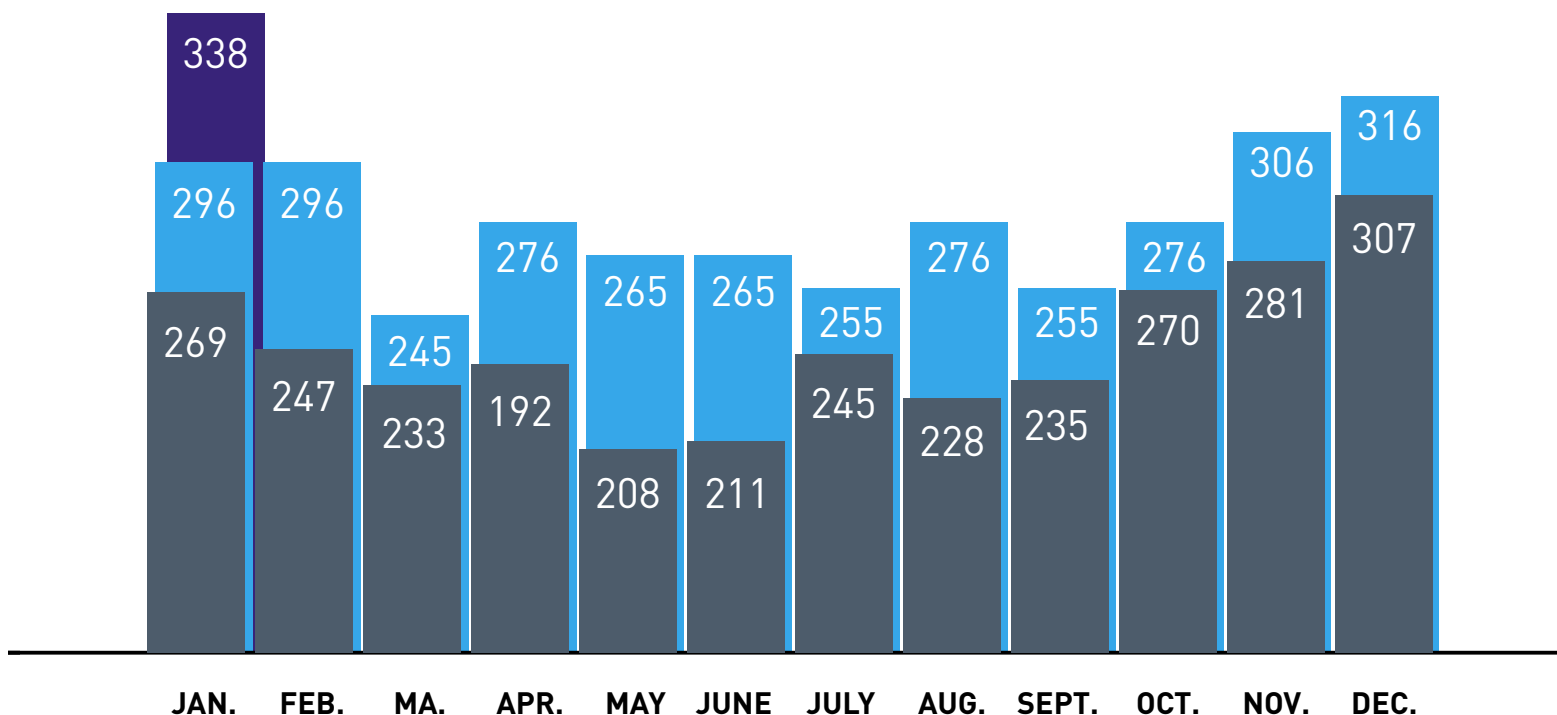

CANAL Z - KANAAL Z IN THE SMALL AUDIMETRY

Daily reach in 000

2011 2012 2013

- Each day, 338,000 Belgians watch Kanaal Z or Canal Z.
- In one week, Kanaal Z or Canal Z reach more than 1,5 million Belgians.
- 35.6 % of the Belgians have watched Kanaal Z or Canal Z after one month.

Source SMALL AUDIMETRY Survey 2011-2012-2013 – audience 1 minute in 000. on total universe 4+
(10 104 000 p. 2011 & 10 208 000 p. in 2012 & 10 253 000 p in 2013)